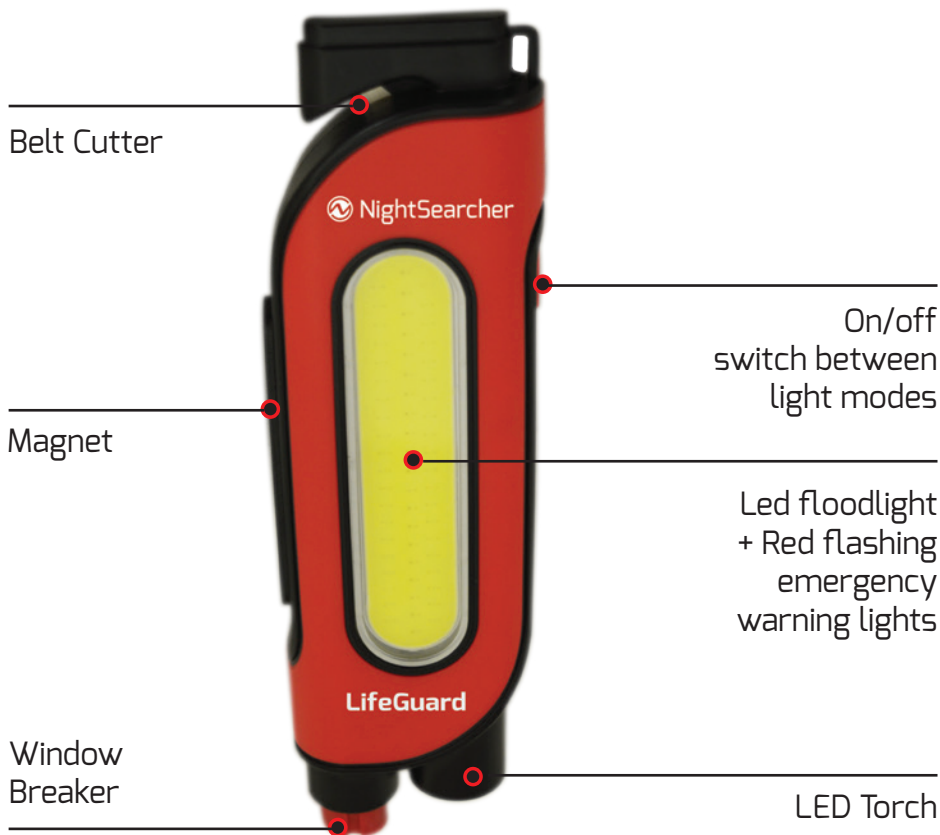

LIFEGUARD

Multi-functional Car Safety Light

LED FLOODLIGHT

WINDOW BREAKER

COB 2W LED STRIP

LED TORCH LIGHT

BELT CUTTER

RED FLASHING LIGHT

Key Features

Specifications			
Light Output + Source	200 lumens for 2W COB 70 lumens for 1W SMD	Product size (mm)	(L)158.5 (W)47.3mm (D) 22mm
Beam Distance	5m beam	Product weight (g)	127g including batteries
Run Times	Flood light: 2.5hrs Torch: 3hrs	Impact Resistant	1m
Battery	3 x AAA Alkaline	Part No.	NSLIFEGUARD

Torch light & Window breaker

Red flashing lights

Seat belt cutter

Magnetic side